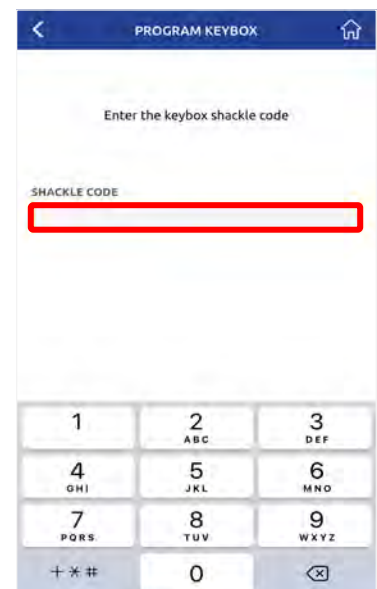

iBOX How to Turn On the CBS BT LE Call Before Showing Code

*** Must physically be present with Keybox (iBox BT LE)**

STEP 1 Tap My Keyboxes

STEP 2 Select Keybox

STEP 3 Select Program Keybox

STEP 4 In Keybox Settings slide **REQUIRE CBS** on; Tap Program

STEP 5 Turn on iBox BT LE Press up on bottom of Keytray

STEP 6 Enter the Shackle Code (4-Digit code programmed to the iBox BT LE)

STEP 7

SUCCESS!
The settings in keybox 32016560 have been updated.