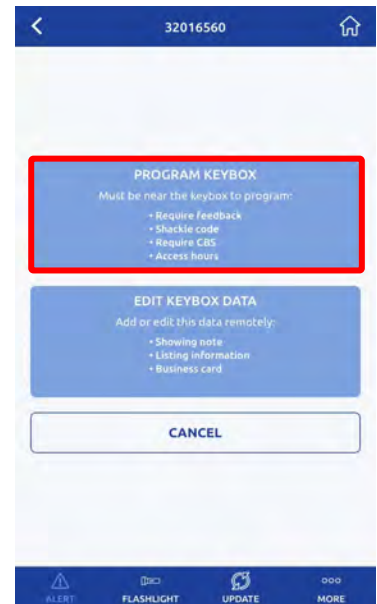

iBOX How to Turn On the CBS BT LE Call Before Showing Code

*** Must physically be present with Keybox (iBox BT LE)**

STEP 1 Tap My Keyboxes

STEP 2 Select Keybox

STEP 3 Select Program Keybox

STEP 4 In Keybox Settings slide **REQUIRE CBS** on; Tap Program

STEP 5 Turn on iBox BT LE Press up on bottom of Keytray

STEP 6 Enter the Shackle Code (4-Digit code programmed to the iBox BT LE)

STEP 7

SUCCESS!
The settings in keybox 32016560 have been updated.