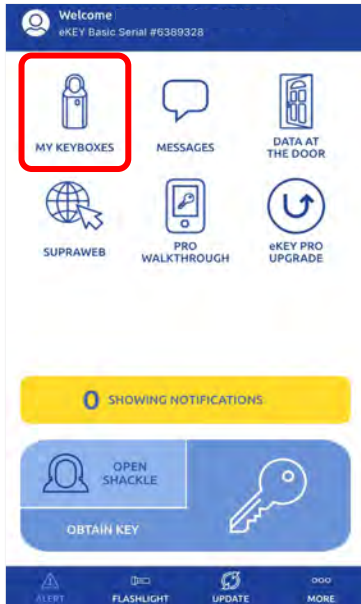

iBOX How to Turn On the CBS BT LE Call Before Showing Code

*** Must physically be present with Keybox (iBox BT LE)**

STEP 1 Tap My Keyboxes

STEP 2 Select Keybox

STEP 3 Select Program Keybox

STEP 4 In Keybox Settings slide **REQUIRE CBS** on; Tap Program

STEP 5 Turn on iBox BT LE Press up on bottom of Keytray

STEP 6 Enter the Shackle Code (4-Digit code programmed to the iBox BT LE)

STEP 7

SUCCESS!
The settings in keybox 32016560 have been updated.