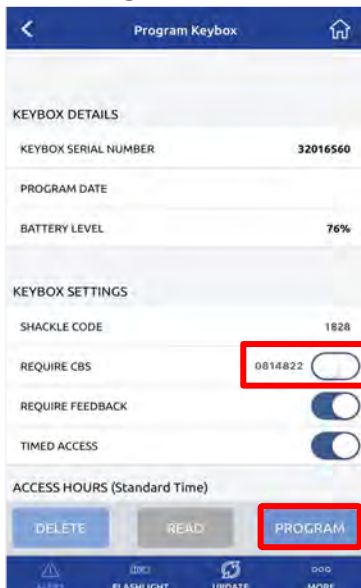

iBOX How to Turn On the CBS BT LE Call Before Showing Code

*** Must physically be present with Keybox (iBox BT LE)**

STEP 1 Tap My Keyboxes

STEP 2 Select Keybox

STEP 3 Select Program Keybox

STEP 4 In Keybox Settings slide **REQUIRE CBS** on; Tap Program

STEP 5 Turn on iBox BT LE Press up on bottom of Keytray

STEP 6 Enter the Shackle Code (4-Digit code programmed to the iBox BT LE)

STEP 7

SUCCESS!
The settings in keybox 32016560 have been updated.