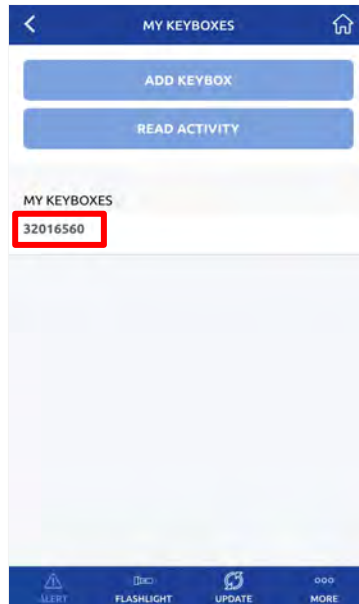

iBOX How to Turn On the CBS BT LE Call Before Showing Code

*** Must physically be present with Keybox (iBox BT LE)**

STEP 1 Tap My Keyboxes

STEP 2 Select Keybox

STEP 3 Select Program Keybox

STEP 4 In Keybox Settings slide **REQUIRE CBS** on; Tap Program

STEP 5 Turn on iBox BT LE Press up on bottom of Keytray

STEP 6 Enter the Shackle Code (4-Digit code programmed to the iBox BT LE)

STEP 7

SUCCESS!
The settings in keybox 32016560 have been updated.